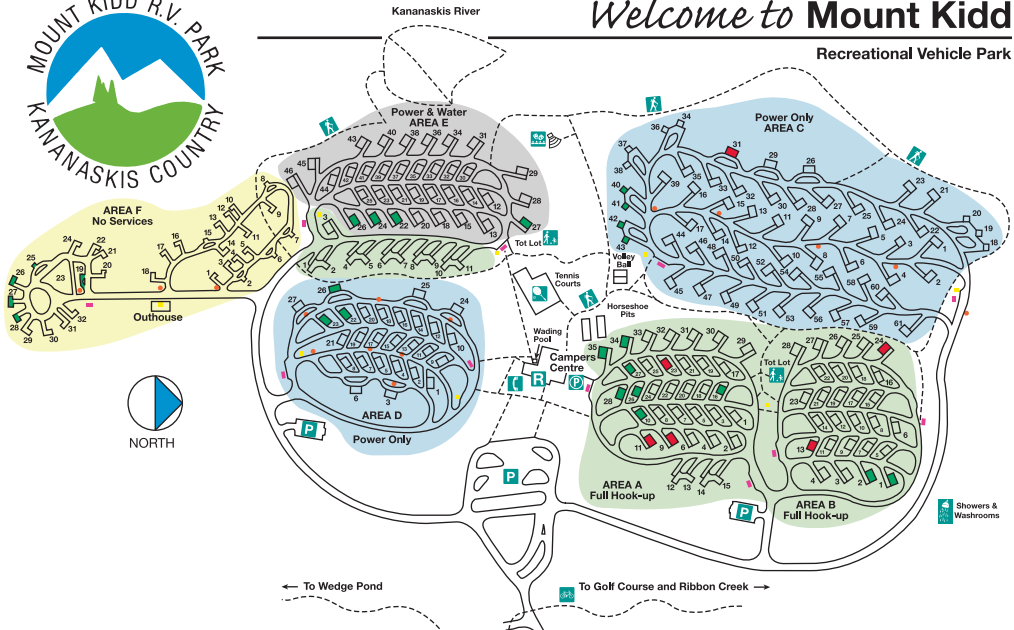

Welcome to Mount Kidd

Recreational Vehicle Park

- | | | | | | |
|-------------------------|----------------|---------------|----------------|-----------------------|---------------------------------|
| Campground Registration | Sewage Dumping | Telephone | Bicycle Path | Unserviced Sites | Power Only Sites |
| Parking | Garbage | Amphitheatre | Drinking Water | Full Hook-ups | Open, Less Treed Sites |
| Washrooms | Playground | Walking Trail | Propane Sales | Power and Water Sites | Not Available for Booking Sites |

TV SERVICE AVAILABLE ON LOOPS A, B & D